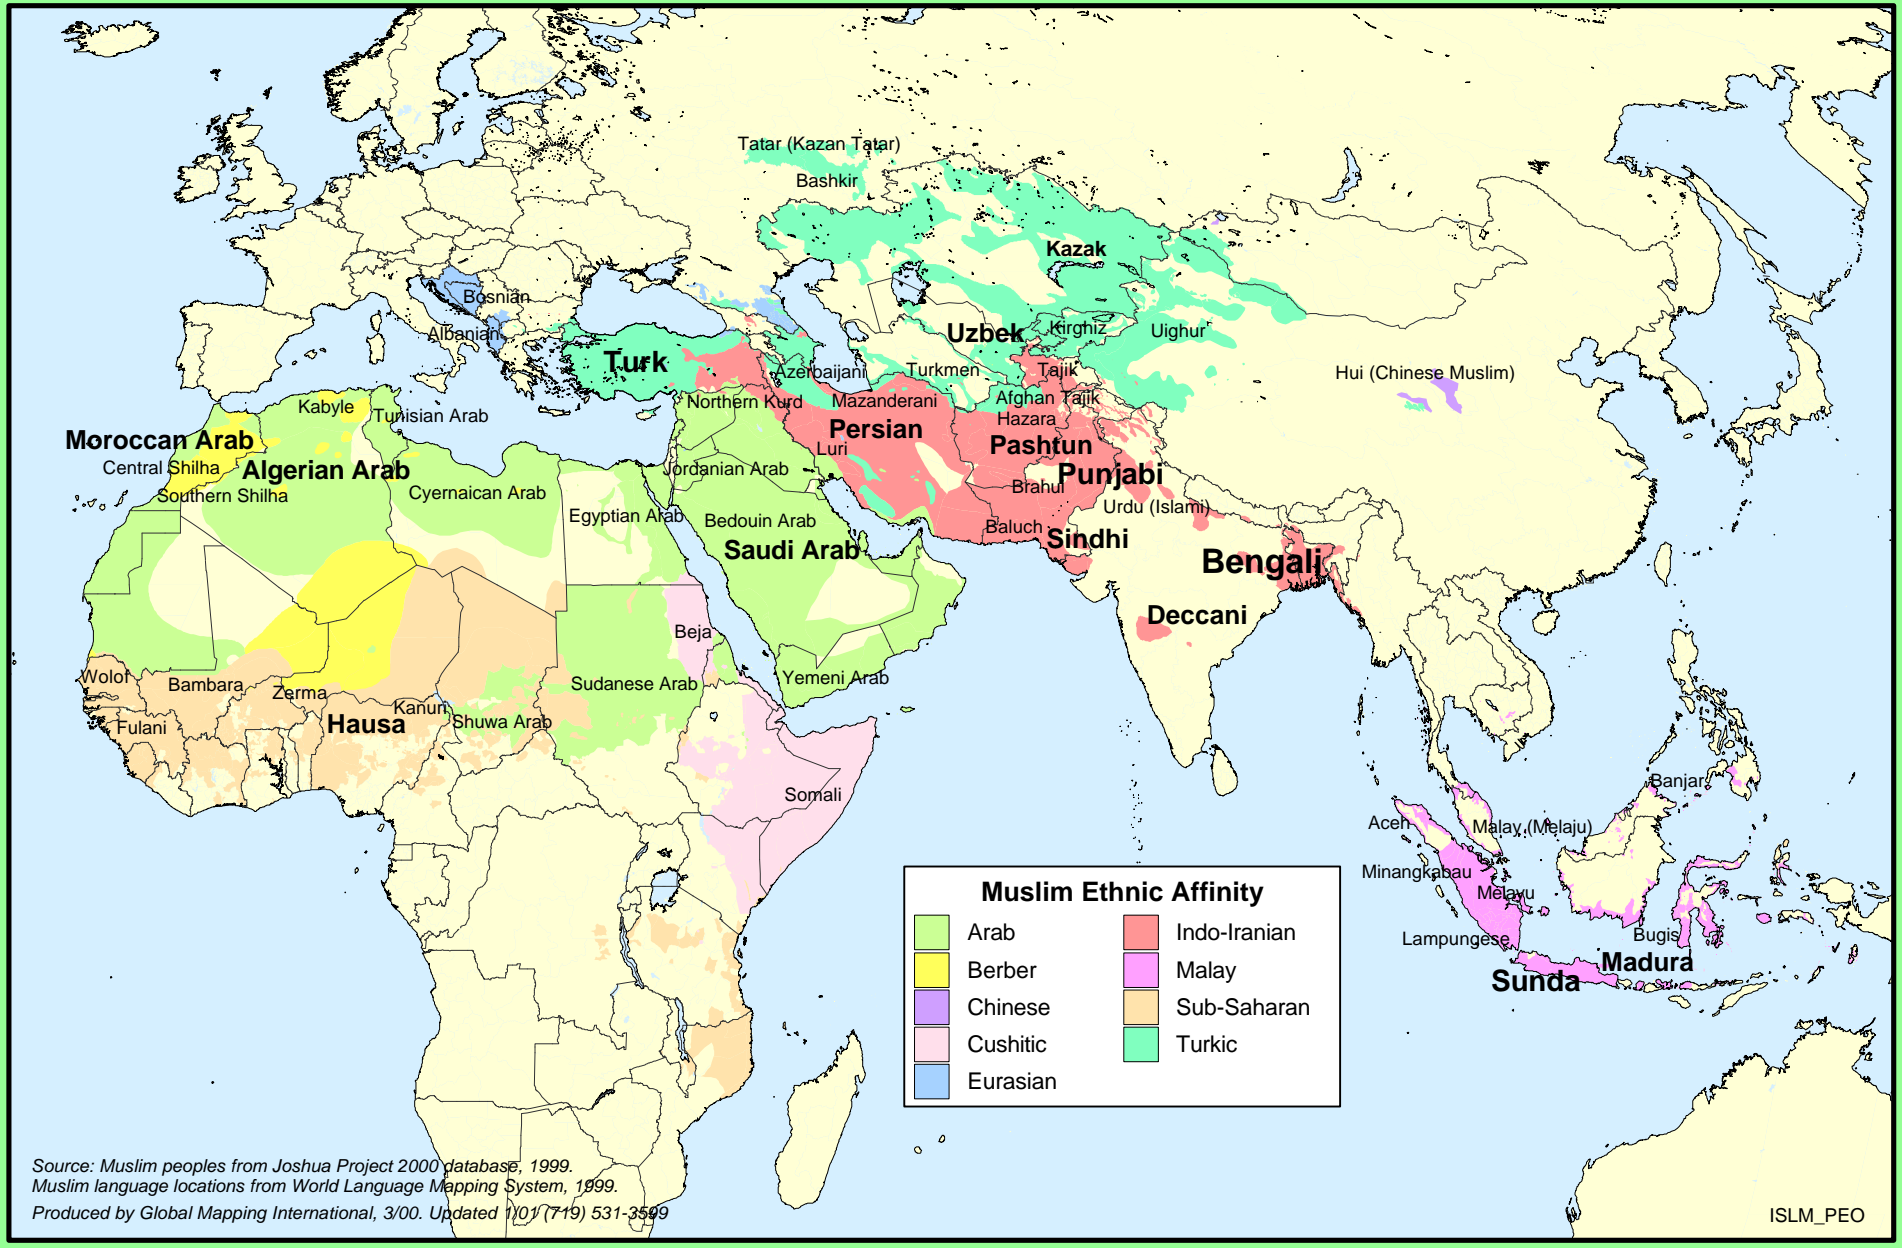

Major Unreached Muslim Peoples

Source: Muslim peoples from Joshua Project 2000 database, 1999.
 Muslim language locations from World Language Mapping System, 1999.
 Produced by Global Mapping International, 3/00. Updated 1/01 (719) 531-3599