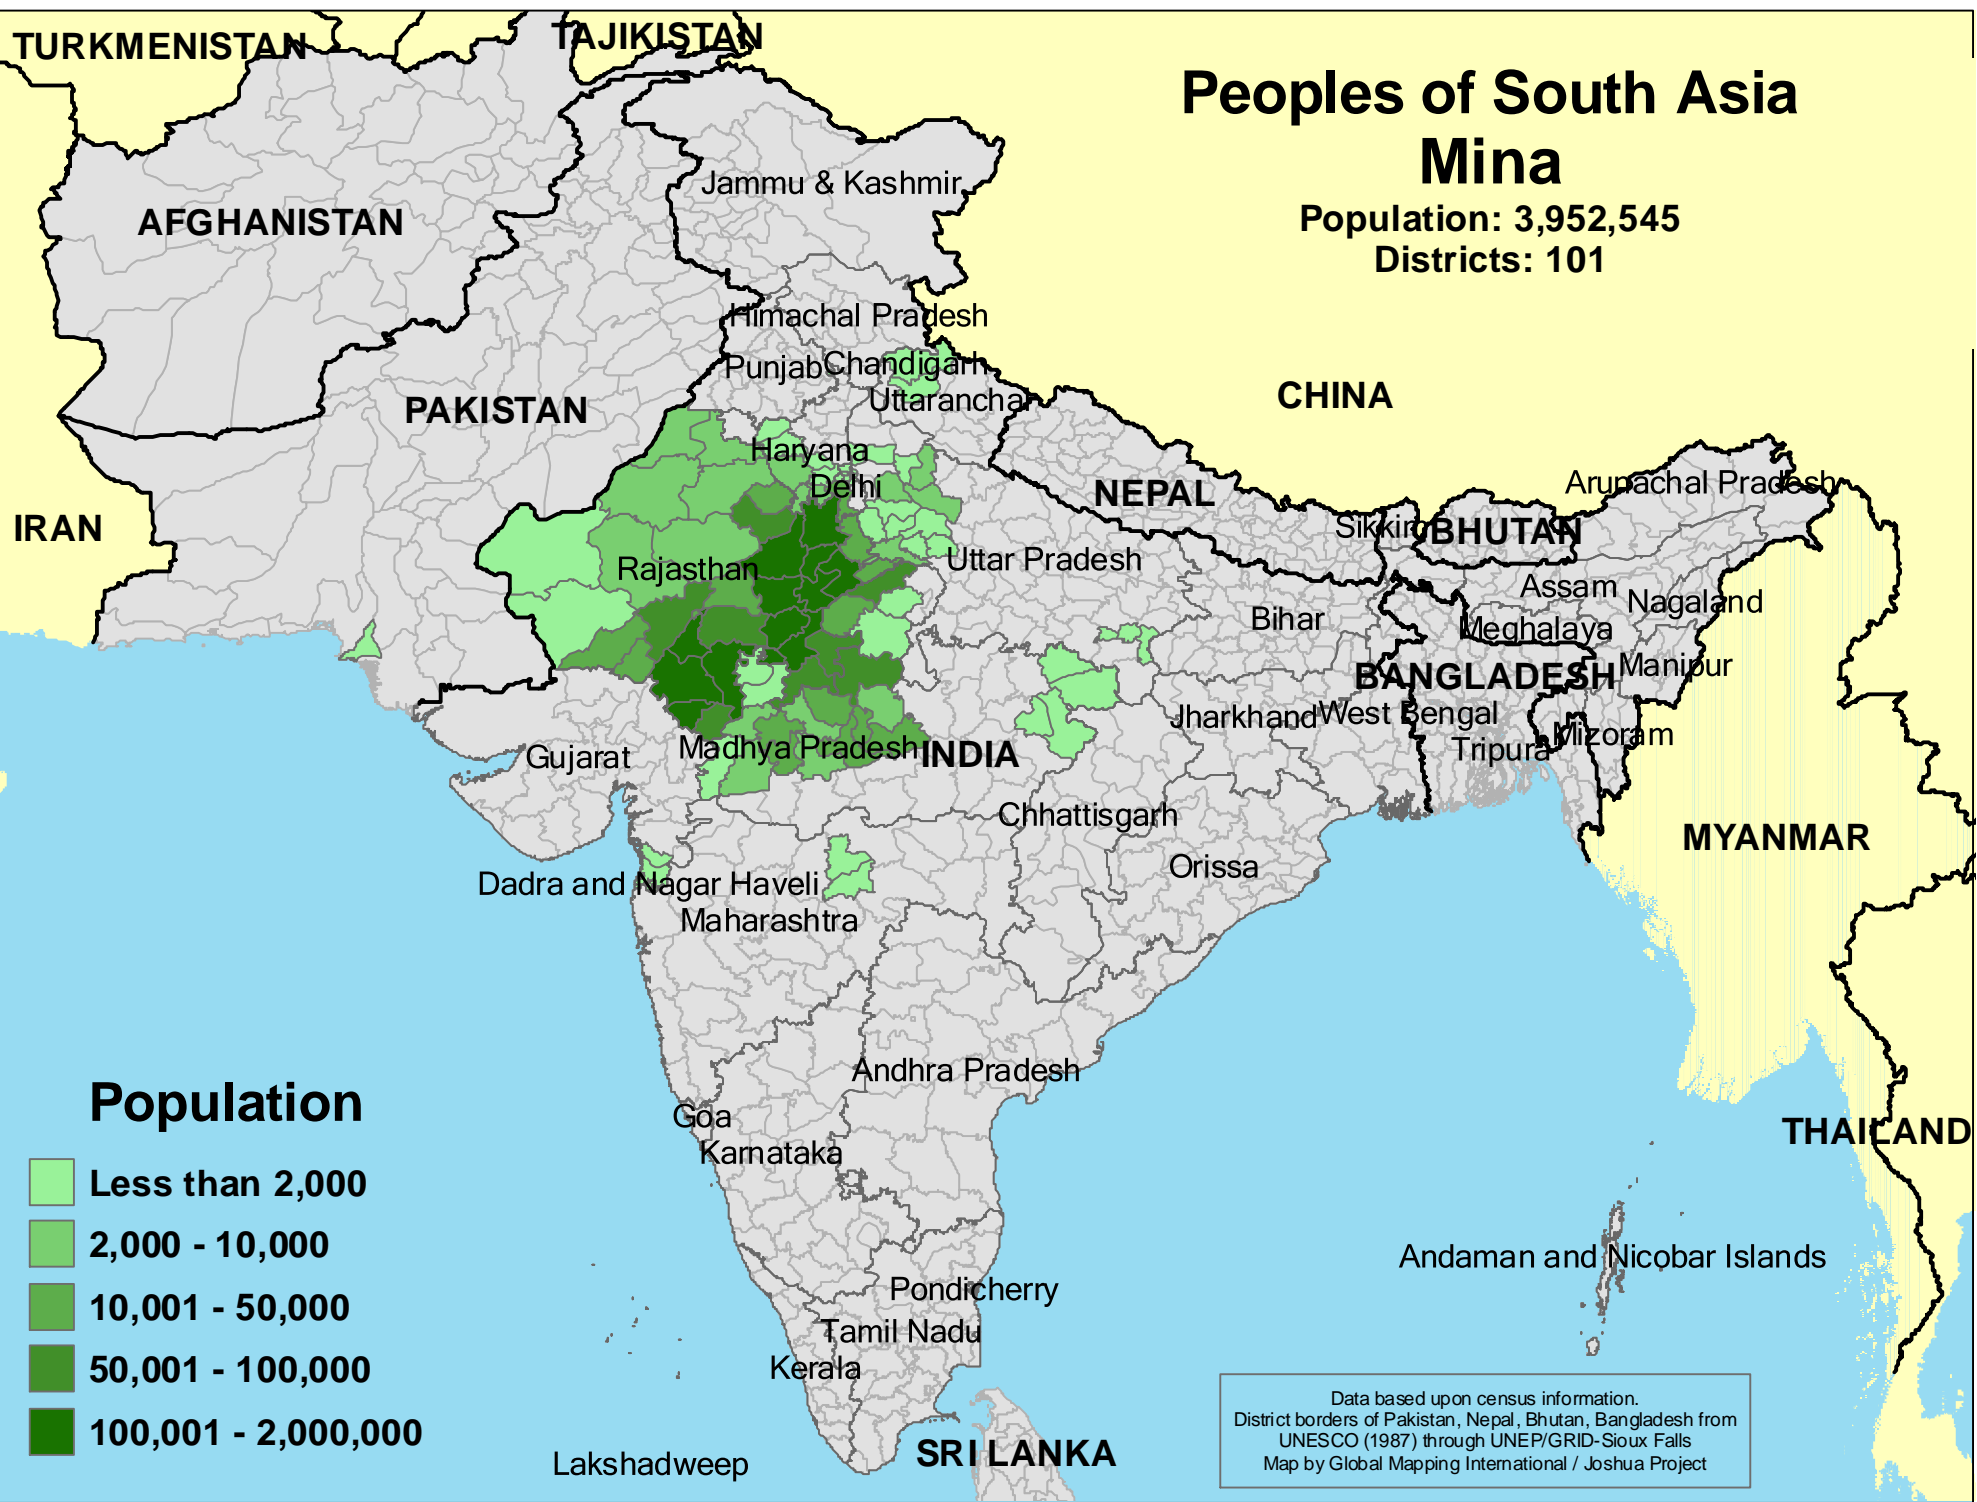

Peoples of South Asia Mina

Population: 3,952,545
Districts: 101

Data based upon census information.
District borders of Pakistan, Nepal, Bhutan, Bangladesh from UNESCO (1987) through UNEP/GRID-Sioux Falls
Map by Global Mapping International / Joshua Project