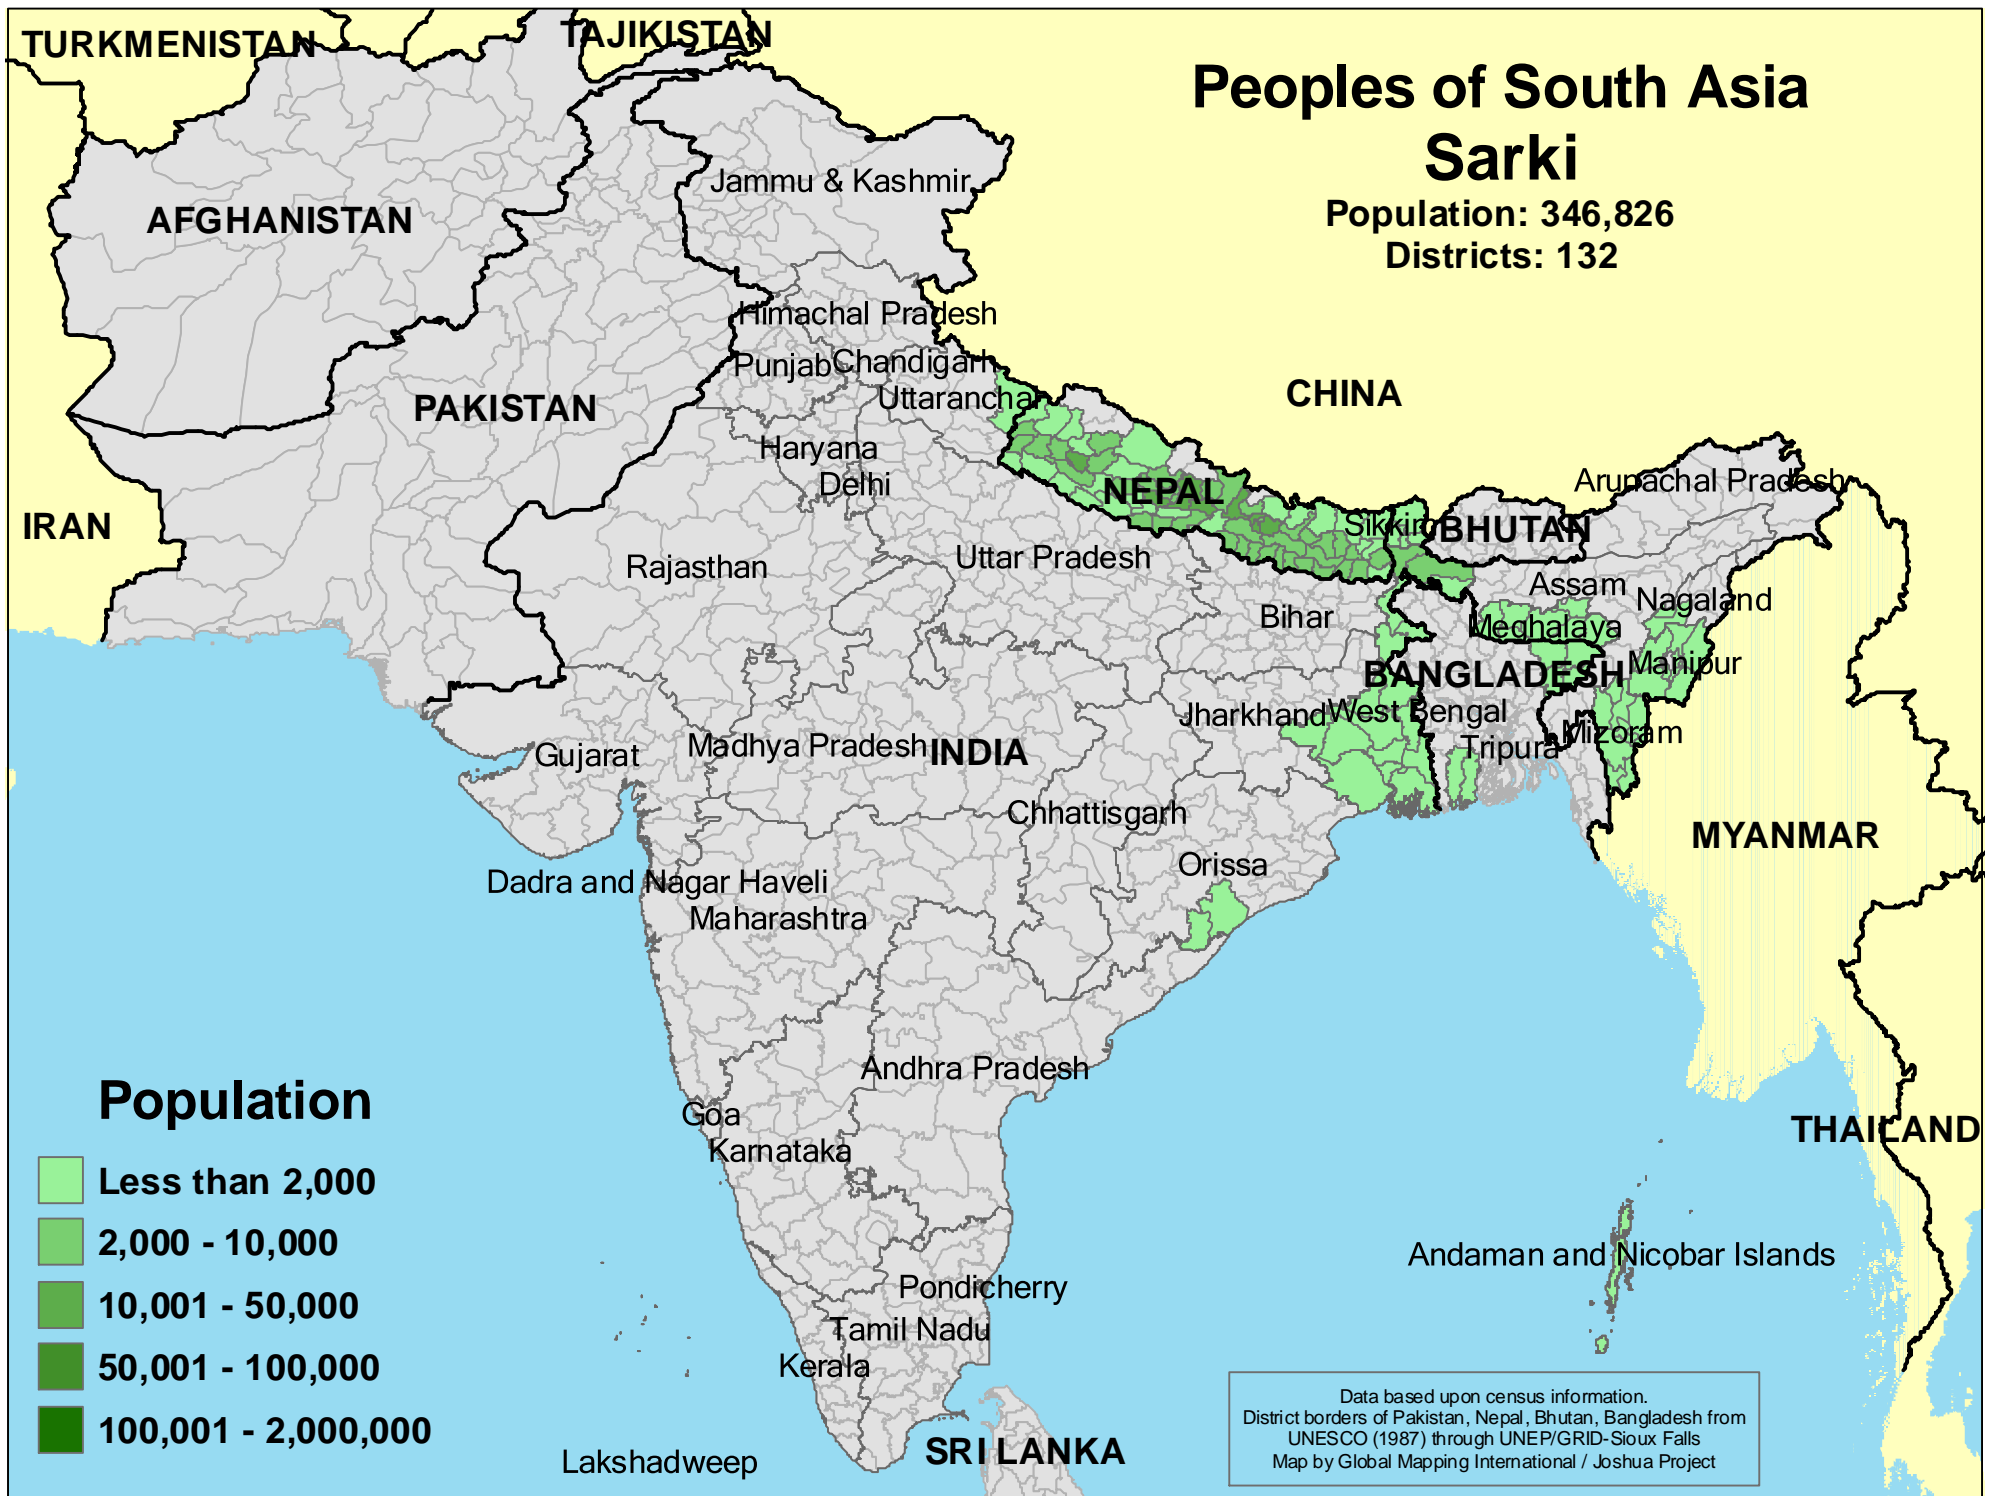

Peoples of South Asia

Sarki

Population: 346,826

Districts: 132

Data based upon census information.
District borders of Pakistan, Nepal, Bhutan, Bangladesh from UNESCO (1987) through UNEP/GRID-Sioux Falls
Map by Global Mapping International / Joshua Project