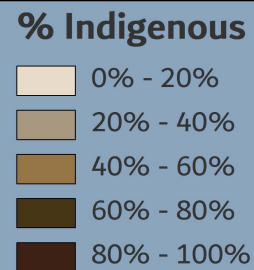

# Frontier People Group Count

+ Country Size Proportional to Number of Frontier People Groups  
 + Colors Equal Percent Indigenous

- 4,751 Frontier People Groups
- 67% of Unreached People Groups
- Population 1.85 Billion
- 58.8% of Unreached People Group Population
- 27.9% of All People Groups
- 24.3% of World Population

Frontier People Groups Are:  
 < + 0.1% Christian Adherent  
 - No Known People Movement