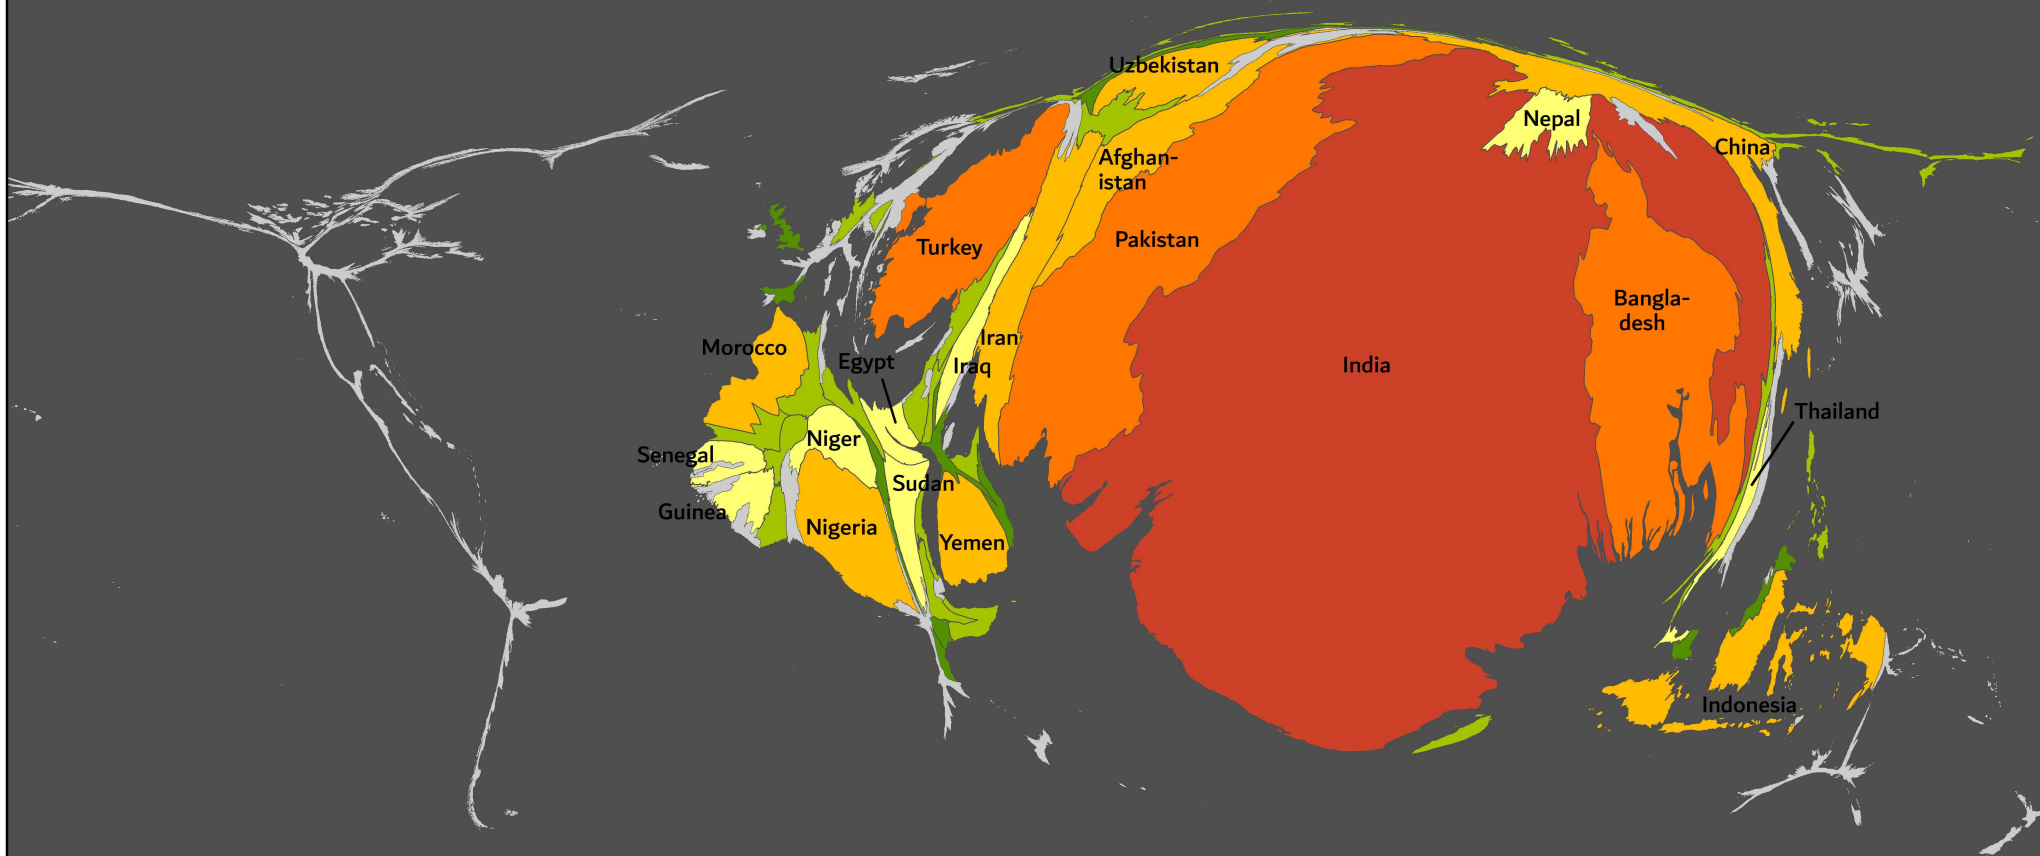

Number of Workers Needed: Frontier People Groups Over 500,000

Country Size Proportional to Number of Workers Needed

Note: The 402 Frontier People Groups over 500,000 Population comprise 5.7% of all Unreached People Groups, and 51.9% of the Population of all Unreached People Groups. Data for the remaining 4,360 smaller Frontier People Groups: <https://joshuaproject/frontier/1>.