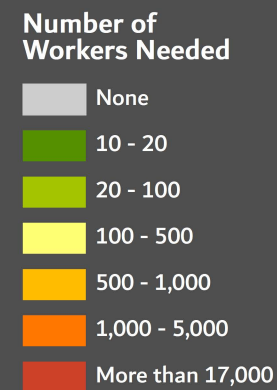

Number of Workers Needed: Frontier People Groups Over 500,000

Country Size Proportional to Number of Workers Needed

Note: The 402 Frontier People Groups over 500,000 Population comprise 5.7% of all Unreached People Groups, and 51.9% of the Population of all Unreached People Groups. Data for the remaining 4,360 smaller Frontier People Groups: <https://joshuaproject/frontier/1>.