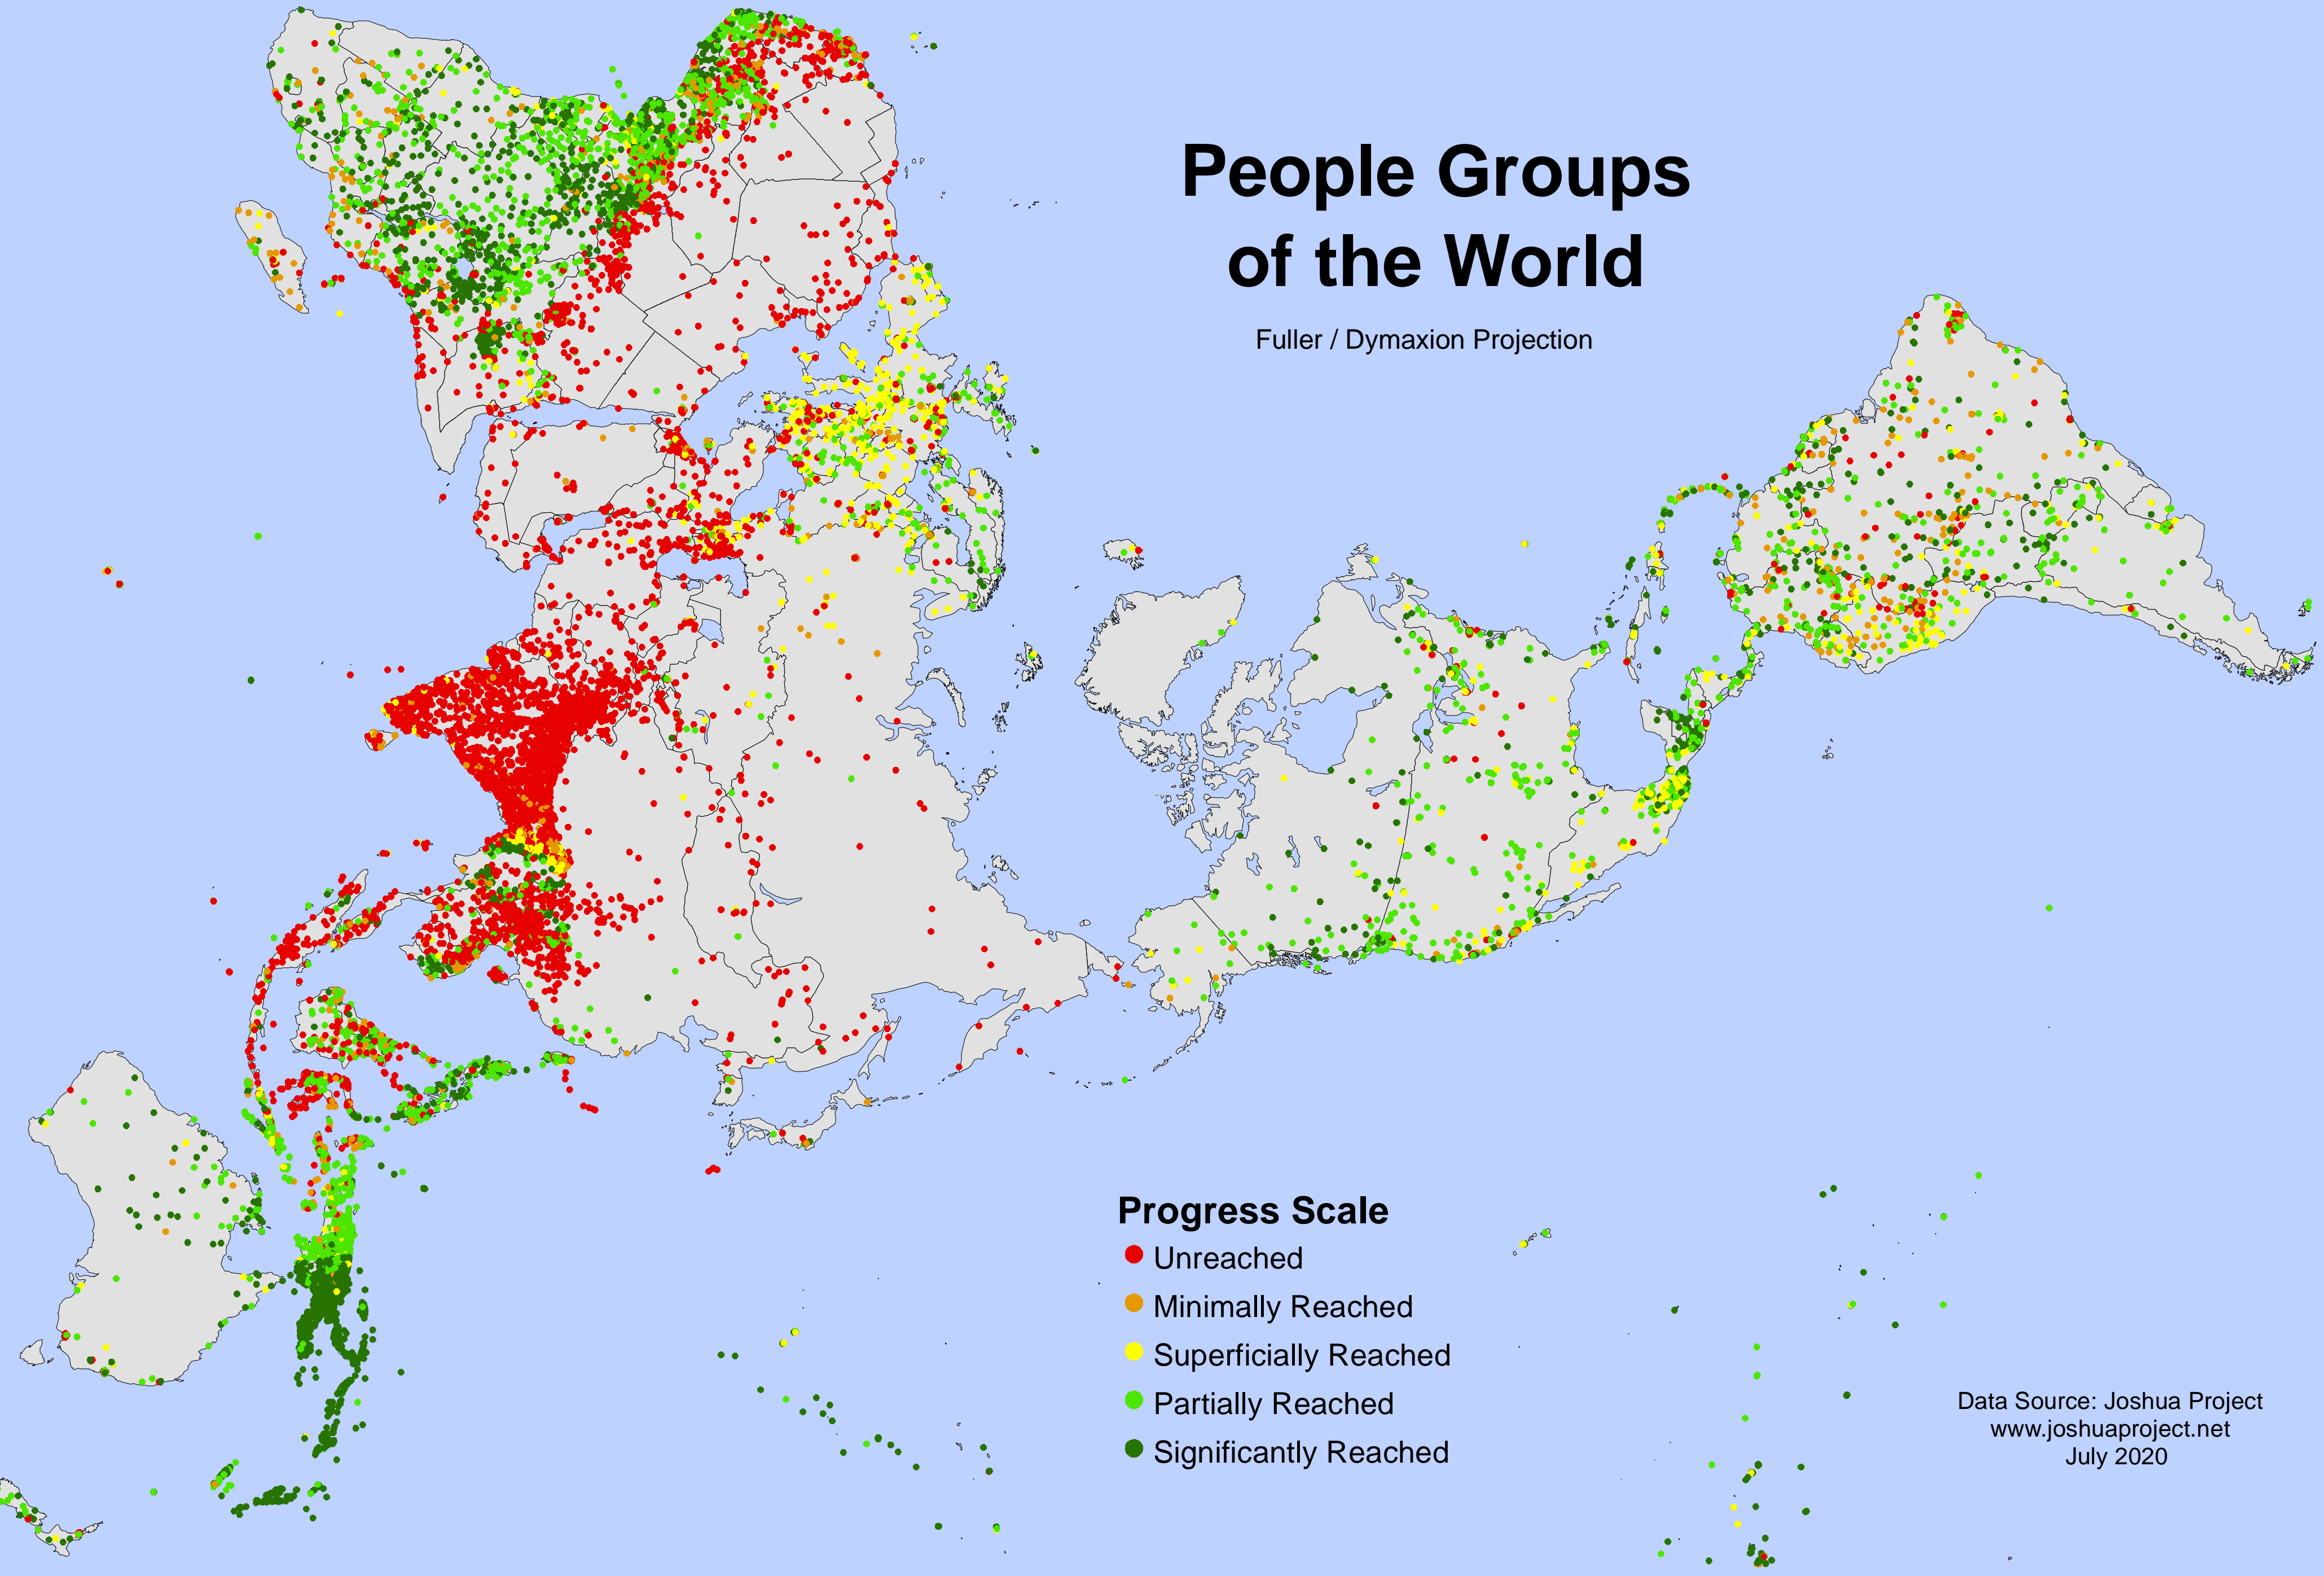

People Groups of the World

Fuller / Dymaxion Projection

Progress Scale

- Unreached
- Minimally Reached
- Superficially Reached
- Partially Reached
- Significantly Reached

Data Source: Joshua Project
www.joshuaproject.net
July 2020