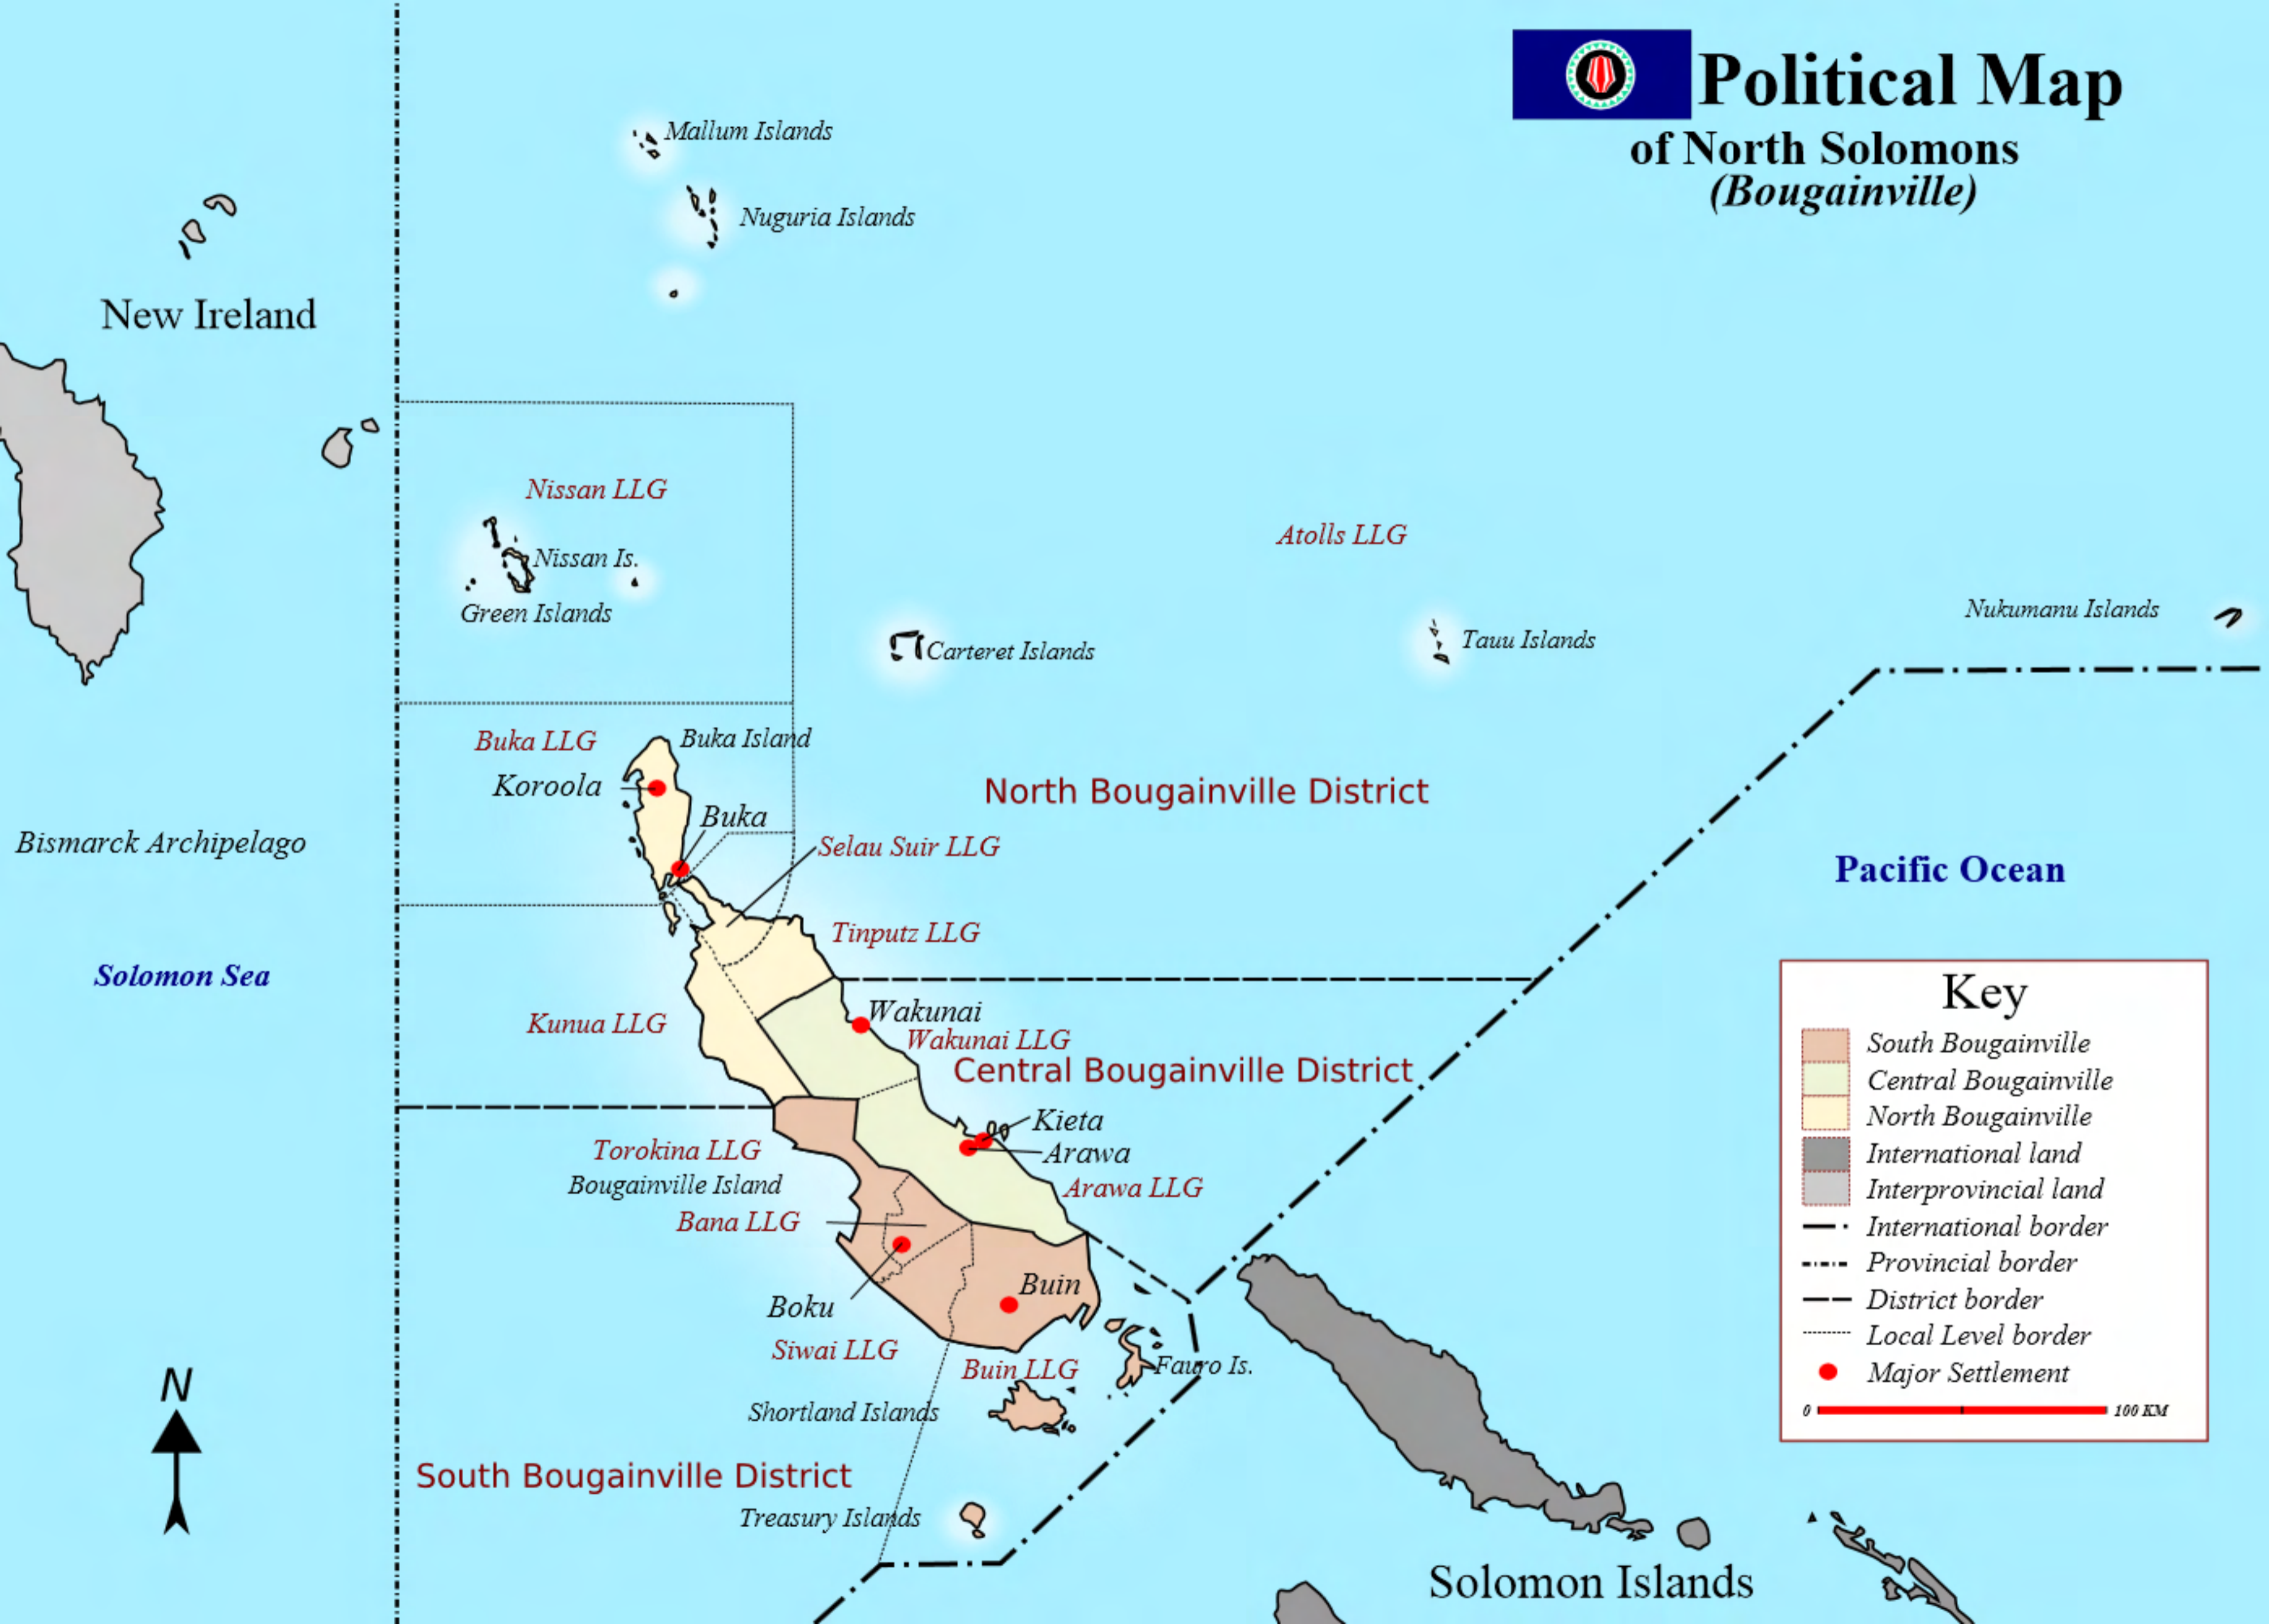

# Political Map of North Solomons (Bougainville)

New Ireland

Mallum Islands  
Nuguria Islands

Nissan LLG  
Nissan Is.  
Green Islands

Atolls LLG

Carteret Islands

Tauu Islands

Nukumanu Islands

Buka LLG  
Koroola  
Buka Island  
Buka

North Bougainville District

Selau Suir LLG

Tinputz LLG

Kunua LLG

Wakunai  
Wakunai LLG

Central Bougainville District

Torokina LLG  
Bougainville Island

Pacific Ocean

Solomon Sea

Solomon Islands

## Key

- South Bougainville
- Central Bougainville
- North Bougainville
- International land
- Interprovincial land
- International border
- Provincial border
- District border
- Local Level border
- Major Settlement